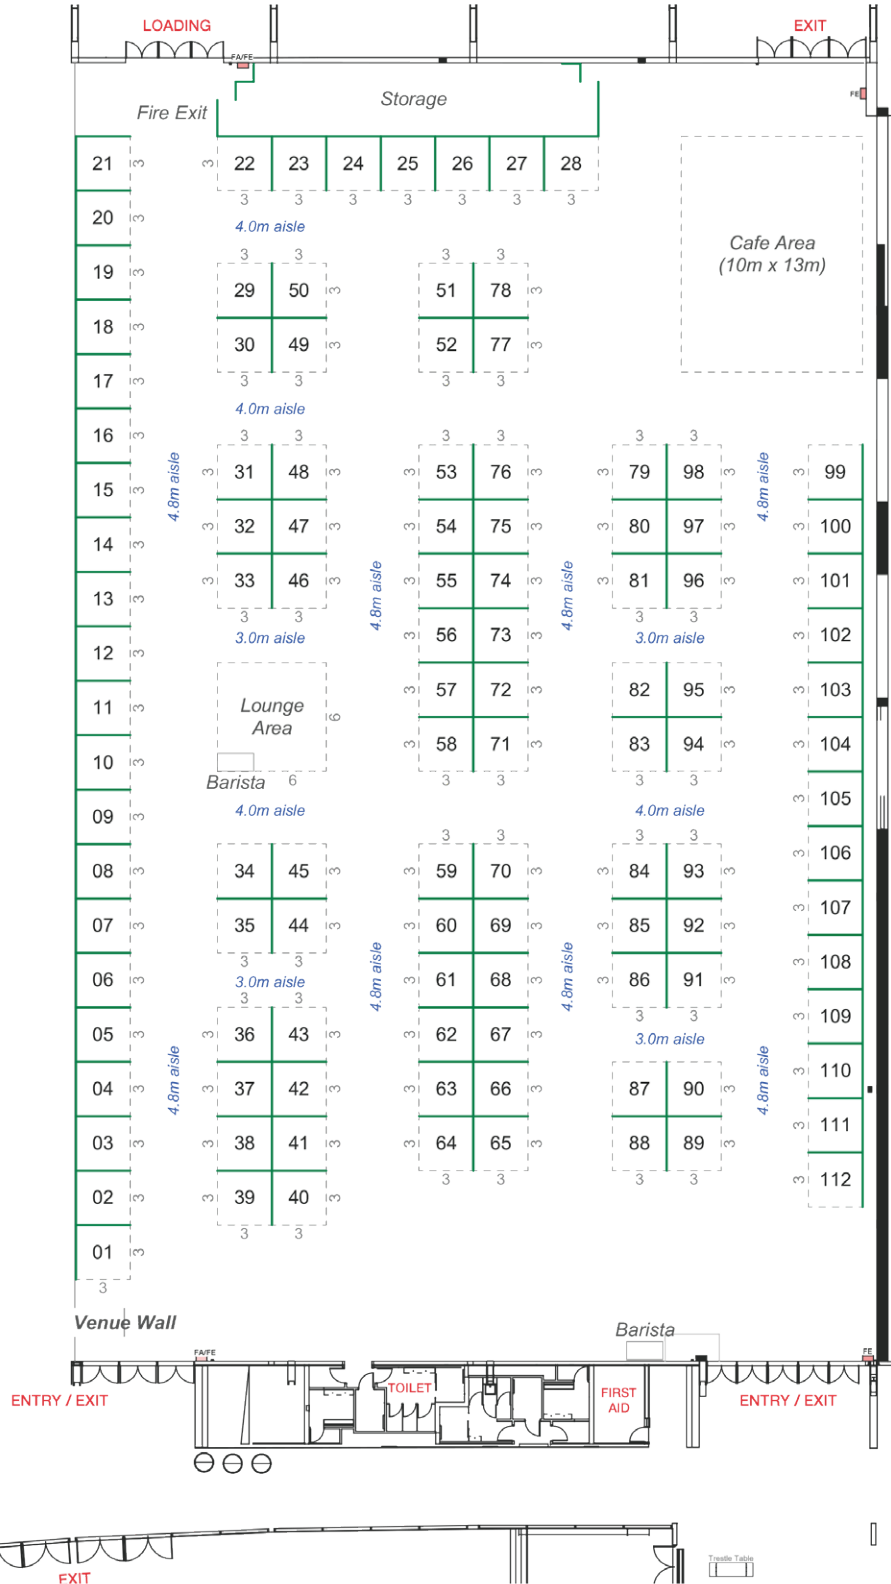

EXPO SITE PLAN

Hall 3

Key:

- = 2.5m Octex panels
- = Stand border